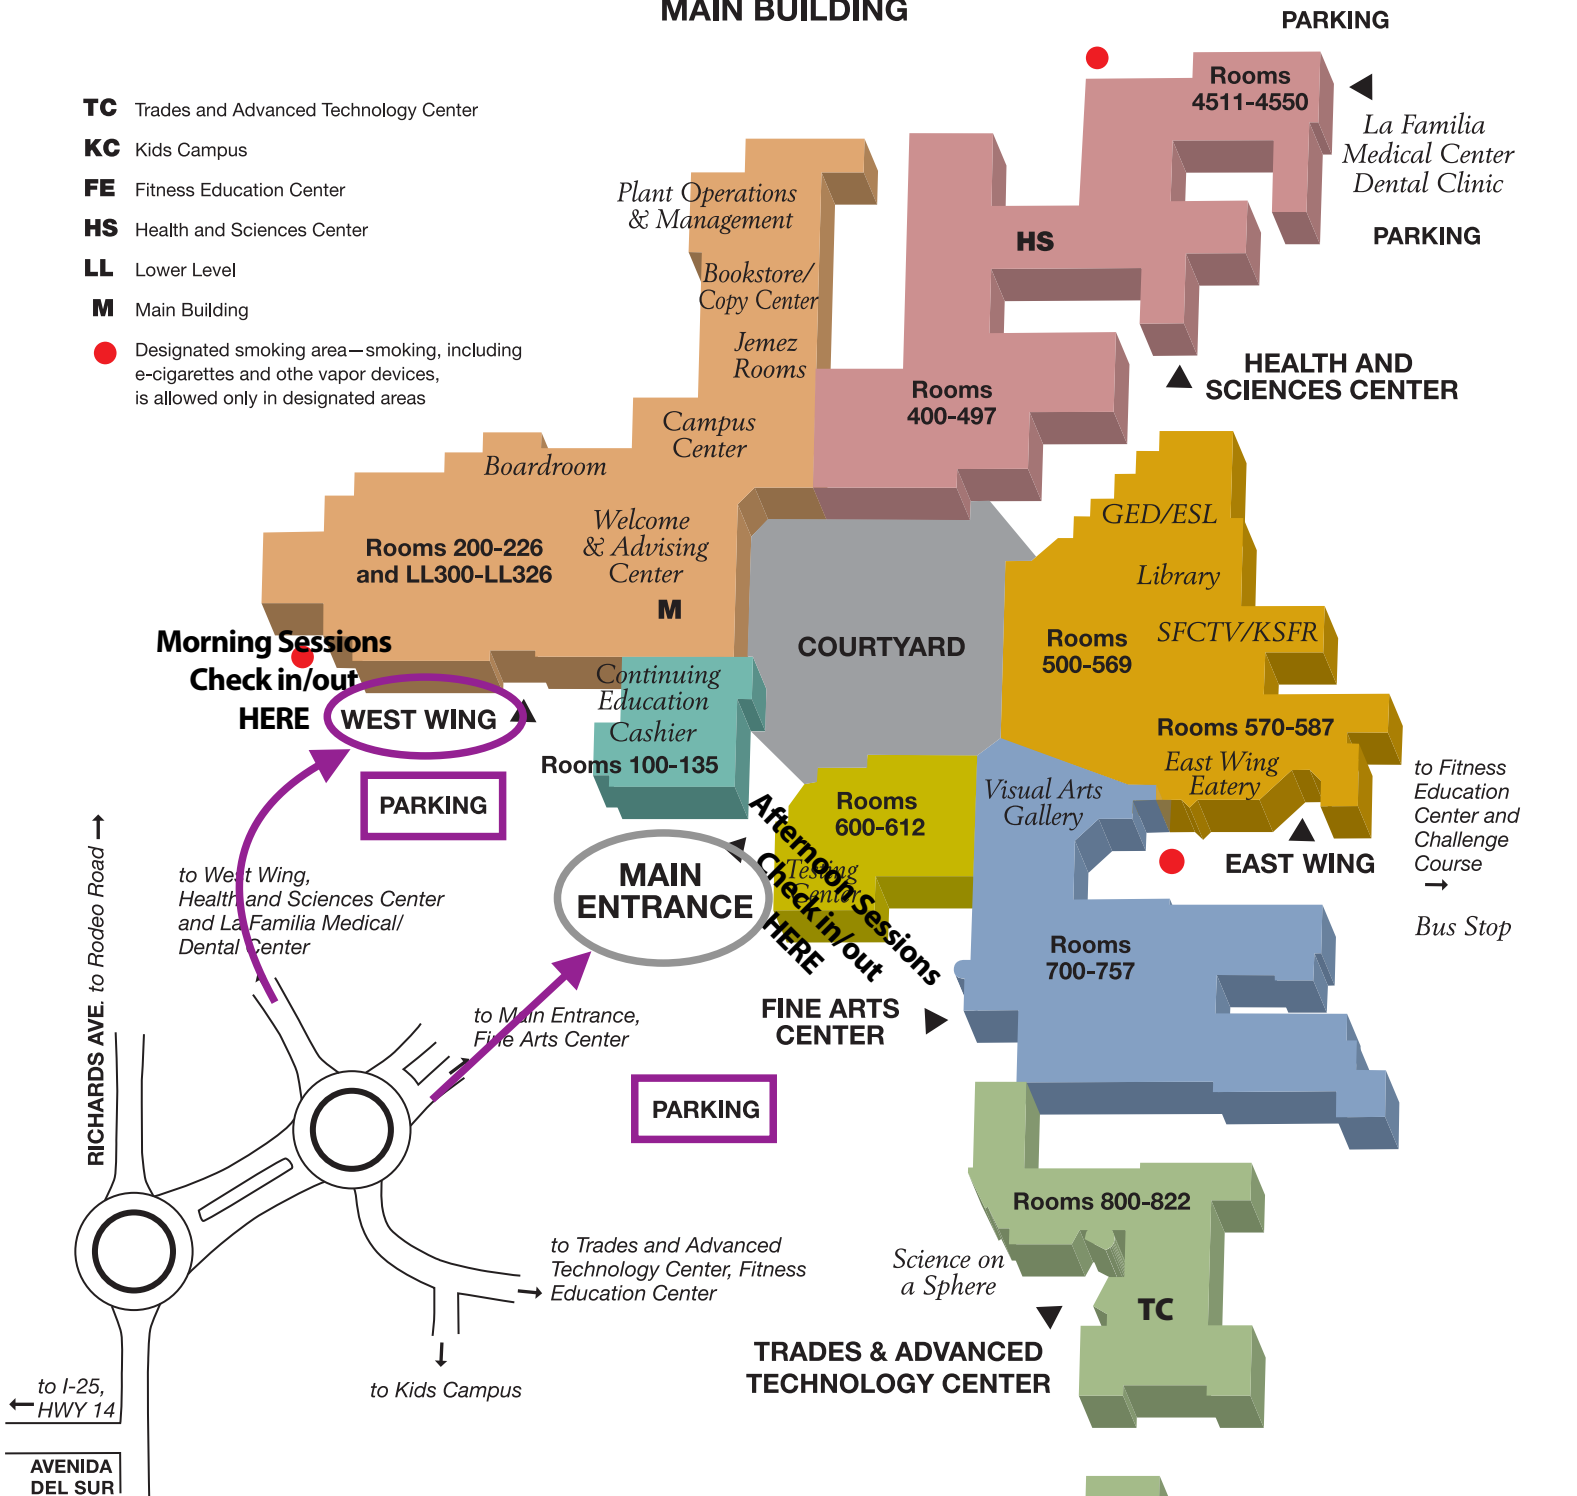

MAIN BUILDING

- TC** Trades and Advanced Technology Center
- KC** Kids Campus
- FE** Fitness Education Center
- HS** Health and Sciences Center
- LL** Lower Level
- M** Main Building

● Designated smoking area—smoking, including e-cigarettes and othe vapor devices, is allowed only in designated areas

KIDS CAMPUS

WILLIAM C. WITTER FITNESS EDUCATION CENTER

AUTOMOTIVE TECHNOLOGIES CENTER